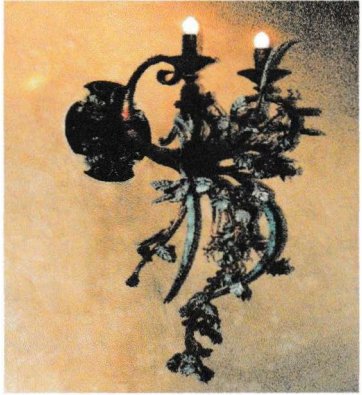

**C2A: Total height of light body
1450mm, width is 1270mm.
12 lights double tier.**

**C2B: Arte Nouveoe Design
Height ± 800mm
Width 400mm**

**C3A: Chandelier with Arum lilies,
lights on lily flower
Height = 1400mm
Width = 1200mm**

Can be made up to size.

**C3B: Arum Lilly wall light. Light
source – true lily flower LED**